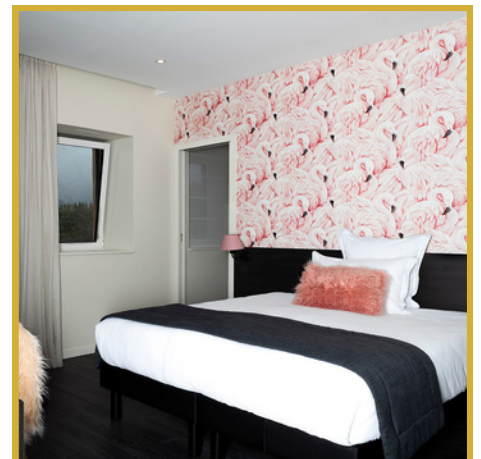

LA SORELLE
Hotel - Golf - Restaurant

HOTEL RATES

2025

ROOMS

STANDARD ROOM

140 CM BED - RECOMMENDED FOR ONE PERSON

73€ to 149€

SUPERIOR ROOM

1 TO 2 PERSONS

119€ to 159€

FAMILY SUITE

1 TO 4 PEOPLE

139€ to 199€

SUITE

1 TO 4 PEOPLE

149€ to 250€